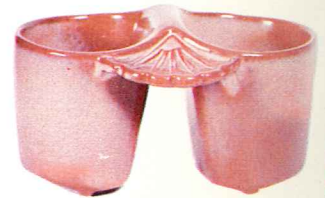

Mayan-Aztec Cannister Set — 20.00 boxed

Pictured in Woodland Moss Color

24F — Flour, Cookies,
Corn Meal — 6.50

24S — Sugar — 6.00

24C — Coffee — 5.00

24T Tea — 4.00

These Crafted Kitchens
Made in America
Add 50% for shipping

83 — 12" Division Relish Dish — 3.50

7PS — 9" Tray — 1.50
7CL — 11 oz. Mug — 1.40

7D — 2 qt. Pitcher — 4.00

DJ—DOUBLE JAM—8 Oz.
Each—\$2.50

24H — Salt & Pepper — 2.50 pair
24G — Grease — 3.50 each
4 pc. Range Set — 6.00 boxed