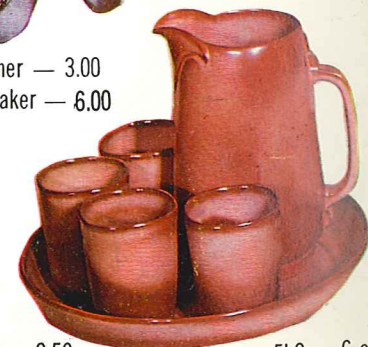

3 TR — Spanish Iron
6" Felted Trivets
1.25 each

4Y — Spoon Holder
1.00

4SC — 11 oz.
Soup Cup — 1.50
Pictured in Desert Gold

MI — 15 oz. Mug — 1.60

WAI — Warmer — 3.00
4W — 3 qt. Baker — 6.00

Pictured in
Woodland
Moss Color

7TR — Cherokee
Alphabet

94TRC — Cattle Brand
6" Felted Trivets — 1.25 each

94TRH — Horse Shoe

94TR — Rooster

8I — 1 qt. Pitcher — 2.50

9I — Baking — Tray — 2.50

5LC — 6 oz. J
—1.00 ea